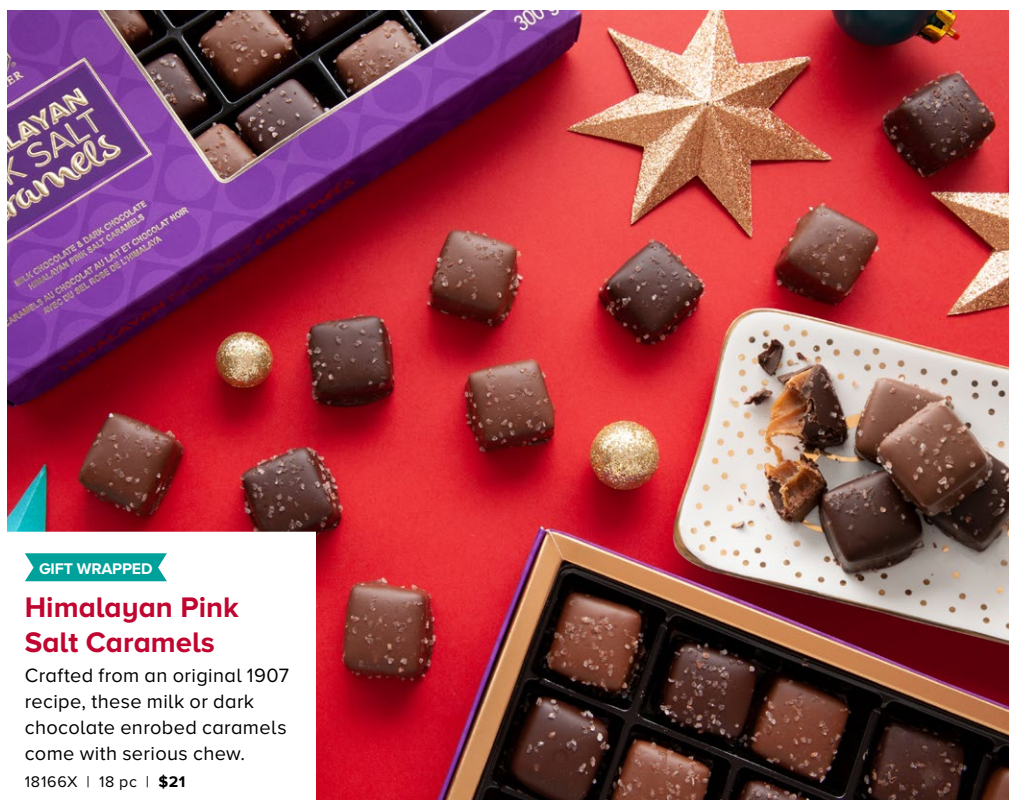

GIFT WRAPPED

Himalayan Pink Salt Caramels

Crafted from an original 1907 recipe, these milk or dark chocolate enrobed caramels come with serious chew.

18166X | 18 pc | $21