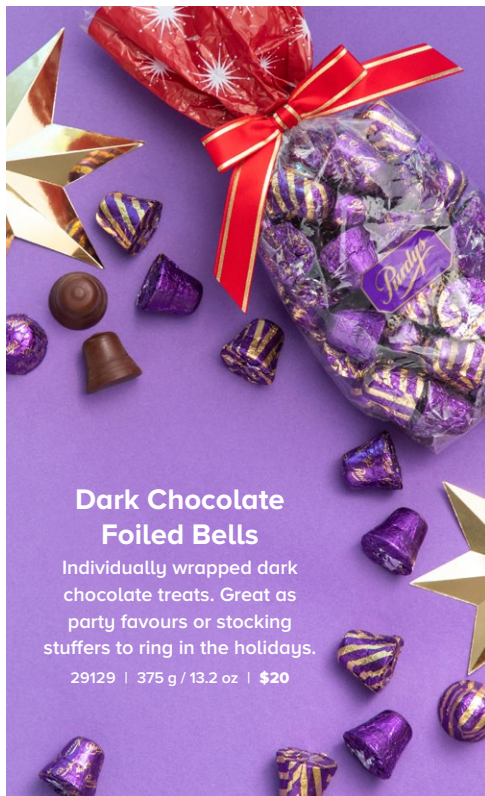

Individually wrapped dark chocolate treats. Great as party favours or stocking stuffers to ring in the holidays.

29129 | 375 g / 13.2 oz | $20